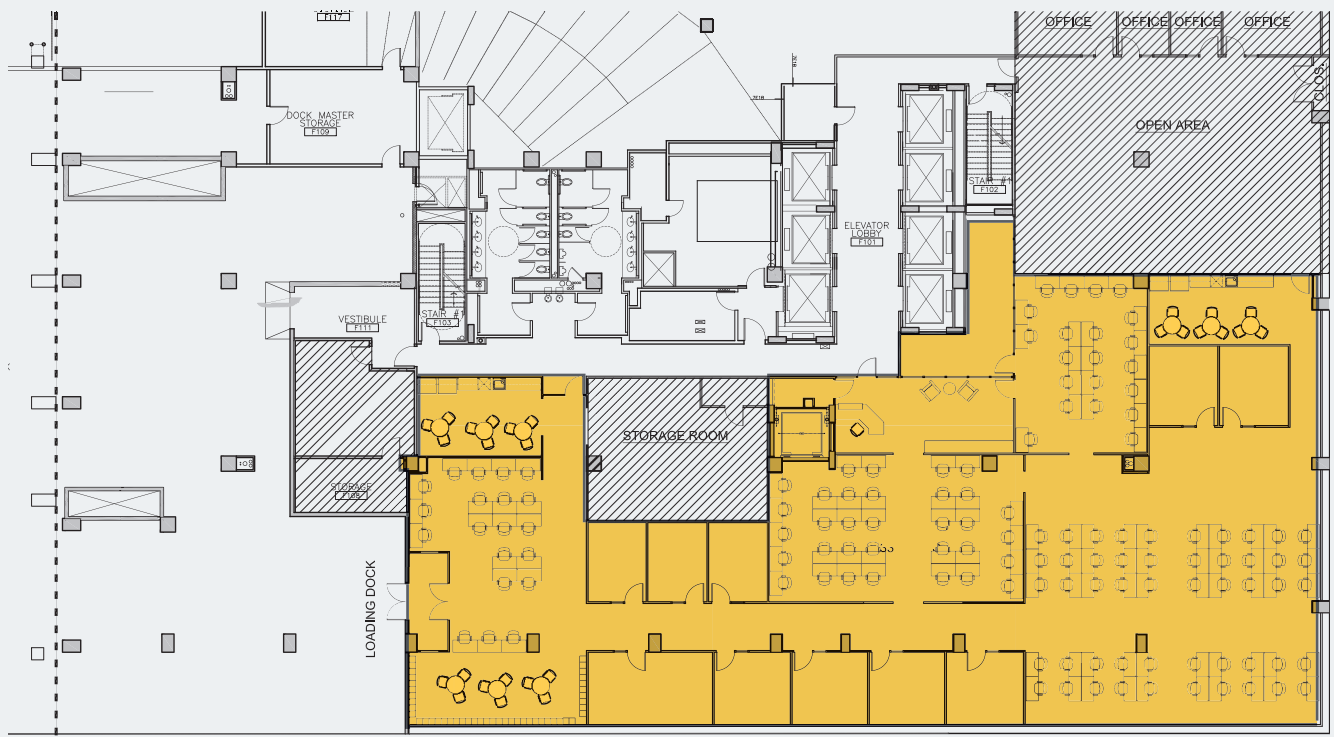

900
SEVENTH STREET

Lower Level

11,026 Square Feet ■ \$ 32.50 FS ■ Available Immediately

For more information:
Wil Pace: 202.624.8649 wpace@akridge.com

AKRIDGE